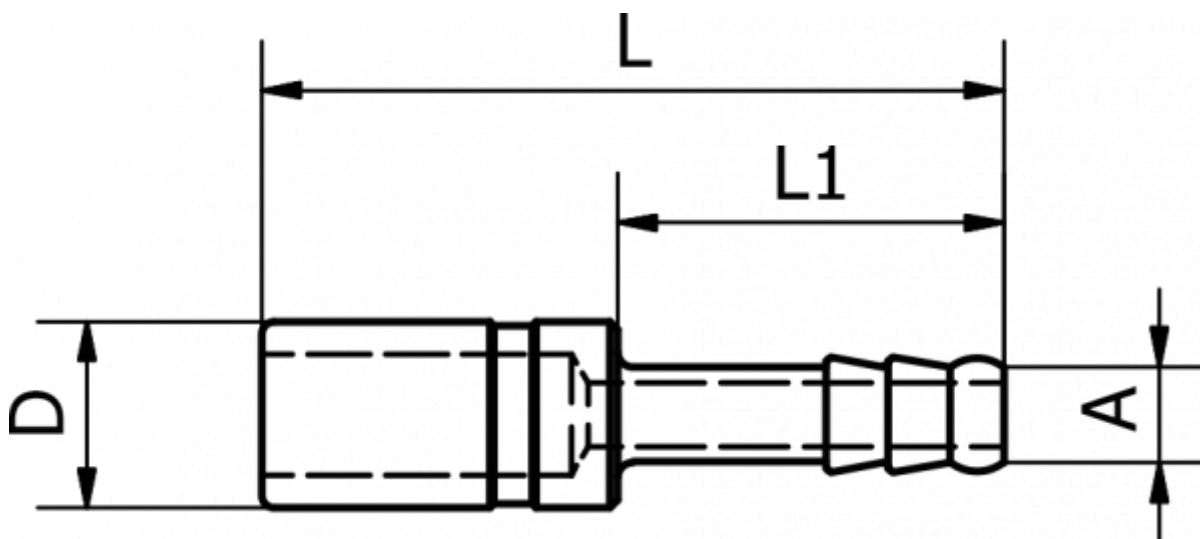

Article number: 58624307ST

Description: Plug for coupling, w. stem $\varnothing 9$
NW 7.2, galvanised steel

Measures

A (mm) = $\varnothing 9$

D (mm) = 12

L (mm) = 48

L1 (mm) = 25